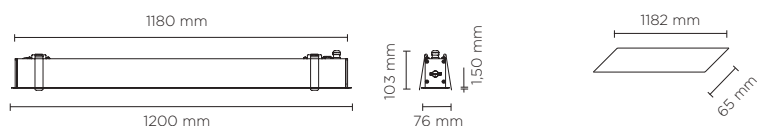

## LINEACEILING DIFFUSED

Linear shape ceiling-recessed luminaire for outdoor installation, four available lengths (310mm, 600mm, 900mm, 1200mm) made in phospho-chromatised, anodized and polyester powder coated extruded copper-free aluminium, with tempered safety glass, moulded silicone gaskets, stainless steel springs. Light source tilt system +/- 15deg from outside. Built-in LED driver 220-240V 50-60Hz, with SAMSUNG 3030 LED. IP67 rating.

**Finish color options:**

■ Matt Black

**Technical data**

Class	⊕
Wattage	12 WATT
Light Source	Nr. 24 SAMSUNG 3030 LED
Gross weight	3,00 Kg

HOLE FOR RECESS

701512		LINEACEILING 900 DIFFUSED	
light source	light beam options	lumen output (lm)	lumin. efficacy (lm/w)
<b>2700°K warm-white</b>			
high-power led	DIFFUSED	780	45.88
<b>3000°K warm-white</b>			
high-power led	DIFFUSED	800	47.06
<b>4000°K neutral-white</b>			
high-power led	DIFFUSED	830	48.80

**Finish color options:**

■ Matt Black

**Technical data**

Class	⊕
Wattage	17 WATT
Light Source	Nr. 36 SAMSUNG 3030 LED
Gross weight	4,50 Kg

HOLE FOR RECESS

701516		LINEAGROUND 1200 DIFFUSED	
light source	light beam options	lumen output (lm)	lumin. efficacy (lm/w)
<b>2700°K warm-white</b>			
high-power led	DIFFUSED	1.010	42.08
<b>3000°K warm-white</b>			
high-power led	DIFFUSED	1.050	43.75
<b>4000°K neutral-white</b>			
high-power led	DIFFUSED	1.100	45.83