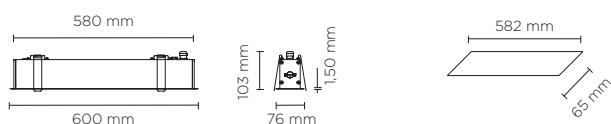

## LINEACEILING DIFFUSED

Linear shape ceiling-recessed luminaire for outdoor installation, four available lengths (310mm, 600mm, 900mm, 1200mm) made in phospho-chromatised, anodized and polyester powder coated extruded copper-free aluminium, with tempered safety glass, moulded silicone gaskets, stainless steel springs. Light source tilt system +/- 15deg from outside. Built-in LED driver 220-240V 50-60Hz, with SAMSUNG 3030 LED. IP67 rating.

HOLE FOR RECESS

701504	LINEACEILING 300 DIFFUSED		
light source	light beam options	lumen output (lm)	lumin. efficacy (lm/w)
<b>2700°K warm-white</b>			
high-power led	DIFFUSED	300	37.50
<b>3000°K warm-white</b>			
high-power led	DIFFUSED	310	38.75
<b>4000°K neutral-white</b>			
high-power led	DIFFUSED	330	41.25

**Finish color options:**

■ Matt Black

**Technical data**

Class	⊕
Wattage	8 WATT
Light Source	Nr. 12 SAMSUNG 3030 LED
Gross weight	1,70 Kg

HOLE FOR RECESS

701508	LINEACEILING 600 DIFFUSED		
light source	light beam options	lumen output (lm)	lumin. efficacy (lm/w)
<b>2700°K warm-white</b>			
high-power led	DIFFUSED	500	41.66
<b>3000°K warm-white</b>			
high-power led	DIFFUSED	520	43.33
<b>4000°K neutral-white</b>			
high-power led	DIFFUSED	550	45.83