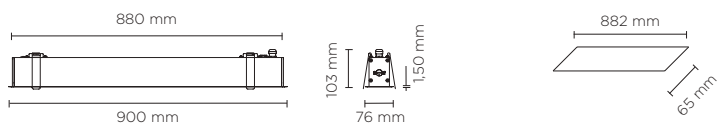

HOLE FOR RECESS