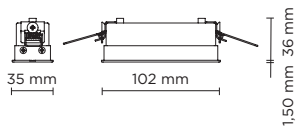

# NANO LINEAR DOWNLIGHT

DOWNLIGHT

New heights of miniaturized functionality.  
An intense lighting from above that doesn't compromise aesthetics: in just 35mm of each light source, NANO LINEAR DOWNLIGHT can express the maximum of its potential. With wall-washer and blade light beam options, the outdoor environment can be uniquely customized.

# NANO LINEAR DOWNLIGHT

**701401**  
HP

**701402**  
WALL-WASHER

**701403**  
BLADE

**Material**  
Hard anodized aluminum

**Coating**  
Polyester powder coating with phosphochromating pre-finish

**Screws**  
Stainless steel

**Glass**  
Tempered

**Led colour temperature**  
2700°K  
3000°K  
4000°K

**Wattage**  
MAX 6 WATT

**Rating**  
IP68 | IK08