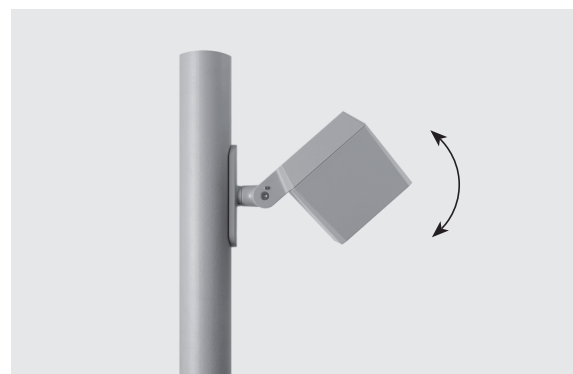

808001 - 808003

QUBO MEDIUM POLE

Designed by
NAVA + AROSIO

Pole-mounted projector for outdoor installation on a pole; with U shape fixing bracket allowing vertical adjustment of +90° / -40°. Phospho-chromatised and polyester powder coated die-cast copper-free aluminium base and head, tempered safety glass, moulded silicone gaskets, with screws in stainless steel. Built-in LED driver. IP66 rating.

808001

808003

Technical features

Available on request

Technical data

IP Rating	IP66
IK Rating	IK10
Material	High corrosion resistance die-cast copper-free aluminum body
Coating	Polyester powder coating with phosphochromating pre-finish
Screws	Stainless steel
Transformer	Electrical power supply 220/240V 50/60Hz built-in
Gasket	Silicone rubber
Glass	Tempered
Power cable	3 Mt. Power cable included

808001		QUBO MEDIUM COB POLE - 16 WATT 220-240V 50-60HZ		
light source	light beam options	lumen output (lm)	lumin. efficacy (lm/w)	
3000°K warm-white				
cob led	 14°	1.900	118.75	
cob led	 35°	1.813	113.31	
cob led	 55°	1.722	107.62	
4000°K neutral-white				
cob led	 14°	2.000	125.00	
cob led	 35°	1.900	118.75	
cob led	 55°	1.805	112.81	
2700°K CCT available on request				