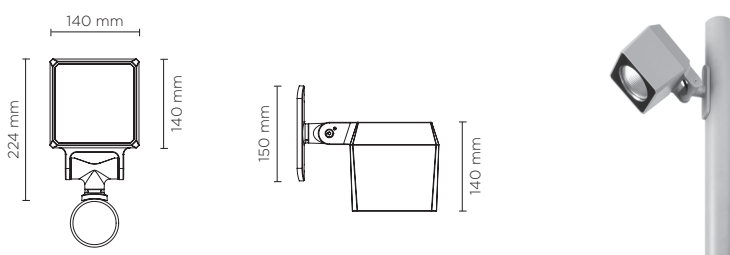

808001 - 808003

QUBO MEDIUM POLE

Designed by
NAVA + AROSIO

Pole-mounted projector for outdoor installation on a pole; with U shape fixing bracket allowing vertical adjustment of +90° / -40°. Phospho-chromatised and polyester powder coated die-cast copper-free aluminium base and head, tempered safety glass, moulded silicone gaskets, with screws in stainless steel. Built-in LED driver. IP66 rating.

808001

808003

Technical features

Available on request

Technical data

IP Rating	IP66
IK Rating	IK10
Material	High corrosion resistance die-cast copper-free aluminum body
Coating	Polyester powder coating with phosphochromating pre-finish
Screws	Stainless steel
Transformer	Electrical power supply 220/240V 50/60Hz built-in
Gasket	Silicone rubber
Glass	Tempered
Power cable	3 Mt. Power cable included

Colors options

-  Textured Grey RAL 9006
-  Anthracite Grey RAL 7016
-  Matt Black (on request)

Technical data

Wattage	16 WATT
Light source	1 x COB CREE "CXB 1512" LED
Gross weight	3,50 Kg

808003		QUBO MEDIUM HP POLE - 20 WATT 220-240V 50-60HZ		
light source	light beam options	lumen output (lm)	lumin. efficacy (lm/w)	
3000°K warm-white				
high-power led	 4°	2.050	102.50	
high-power led	 10°	2.000	100.00	
high-power led	 28°	1.950	97.50	
4000°K neutral-white				
high-power led	 4°	2.100	105.00	
high-power led	 10°	2.050	102.50	
high-power led	 28°	2.000	100.00	
2700°K CCT available on request				

Colors options

-  Textured Grey RAL 9006
-  Anthracite Grey RAL 7016
-  Matt Black (on request)

Technical data

Wattage	20 WATT
Light source	3 x CREE "XHP35" LED
Gross weight	3,50 Kg

POLES & ACCESSORIES

Full technical details of poles and accessories for poles are available at the end of the catalogue