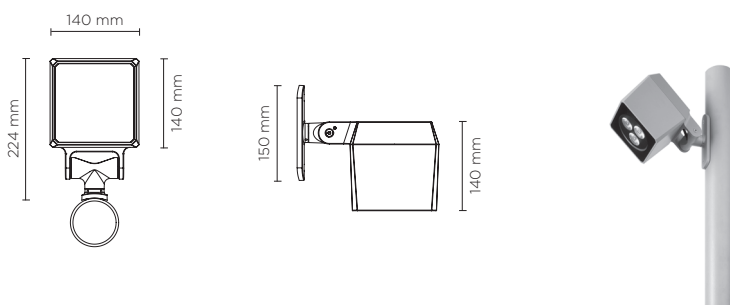

808001 - 808003

QUBO MEDIUM POLE

Designed by
NAVA + AROSIO

Pole-mounted projector for outdoor installation on a pole; with U shape fixing bracket allowing vertical adjustment of +90° / -40°. Phospho-chromatised and polyester powder coated die-cast copper-free aluminium base and head, tempered safety glass, moulded silicone gaskets, with screws in stainless steel. Built-in LED driver. IP66 rating.

808001

808003

Technical features

Available on request

Technical data

IP Rating	IP66
IK Rating	IK10
Material	High corrosion resistance die-cast copper-free aluminum body
Coating	Polyester powder coating with phosphochromating pre-finish
Screws	Stainless steel
Transformer	Electrical power supply 220/240V 50/60Hz built-in
Gasket	Silicone rubber
Glass	Tempered
Power cable	3 Mt. Power cable included

Colors options

-  Textured Grey RAL 9006
-  Anthracite Grey RAL 7016
-  Matt Black (on request)

Technical data

Wattage	16 WATT
Light source	1 x COB CREE "CXB 1512" LED
Gross weight	3,50 Kg

808003		QUBO MEDIUM HP POLE - 20 WATT 220-240V 50-60HZ		
light source	light beam options	lumen output (lm)	lumin. efficacy (lm/w)	
3000°K warm-white				
high-power led	 4°	2.050	102.50	
high-power led	 10°	2.000	100.00	
high-power led	 28°	1.950	97.50	
4000°K neutral-white				
high-power led	 4°	2.100	105.00	
high-power led	 10°	2.050	102.50	
high-power led	 28°	2.000	100.00	
2700°K CCT available on request				

Colors options

-  Textured Grey RAL 9006
-  Anthracite Grey RAL 7016
-  Matt Black (on request)

Technical data

Wattage	20 WATT
Light source	3 x CREE "XHP35" LED
Gross weight	3,50 Kg

POLES & ACCESSORIES

Full technical details of poles and accessories for poles are available at the end of the catalogue