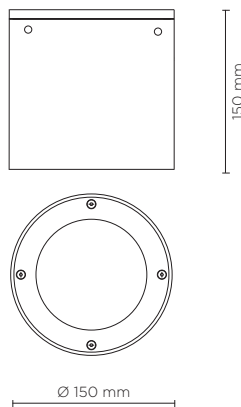

## TECH MEDIUM STEEL ROUND 03

Round downlight for outdoor surface installation on the ceiling, luminaire body completely realized in mirrored stainless steel AISI 316L, tempered safety glass, moulded silicone gasket and stainless steel screws. Built-in LED driver 220-240V 50-60Hz, with 1 x COB CREE LED. IP65 rating.

### Technical data

Wattage	12 WATT
IP Rating	IP65
IK Rating	IK08
Material	Mirrored stainless steel AISI 316L
Light source	NR. 1 x 12W CREE COB LED
Screws	Stainless steel
Transformer	Electronic power supply 220/240V 50/60Hz built-in
Gasket	Silicone rubber
Power cable	0.3 mt. neoprene power cable included
Glass	Tempered
Gross weight	3,00 Kg