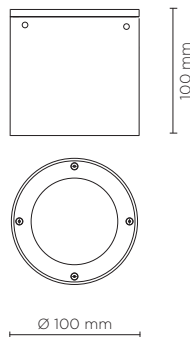

707001

TECH MINI STEEL ROUND 03

Round downlight for outdoor surface installation on the ceiling, luminaire body completely realized in mirrored stainless steel AISI 316L, tempered safety glass, moulded silicone gasket and stainless steel screws. Built-in LED driver 220-240V 50-60Hz, with 1 x COB CREE LED. IP65 rating.

light source	light beam options	lumen output (lm)	lumin. efficacy (lm/w)
3000°K warm-white			
cob led	30°	480	96.00

Finish color options:

Textured Grey
RAL 9006

Technical features

IP65

IK08

CE

5 YEARS

Technical data

Wattage	5 WATT
IP Rating	IP65
IK Rating	IK08
Material	Mirrored stainless steel AISI 316L
Light source	NR. 1 x 5W CREE COB LED
Screws	Stainless steel
Transformer	Electronic power supply 220/240V 50/60Hz built-in
Gasket	Silicone rubber
Power cable	0.3 mt. neoprene power cable included
Glass	Tempered
Gross weight	1,50 Kg