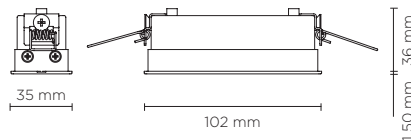

701402

NANO LINEAR DOWNLIGHT WALL-WASHER

Linear shape ceiling-recessed luminaire for outdoor installation. Body in hard anodized aluminum with phosphochromatised and polyester powder coating and frontal cover in stainless steel AISI 316L, tempered safety glass. Remote constant current 500mA driver needed, with 16 x mid-power SAMSUNG 2835 LED. IP68 rating.

Technical features

Technical data

Wattage	6 WATT
IP Rating	IP68
IK Rating	IK08
Material	Hard anodized aluminum
Trim	Stainless steel AISI 316L
Coating	Polyester powder coating with phosphochromating pre-finish
Light Source	Nr. 16 x mid-power SAMSUNG 2835 LED
Screws	Stainless steel
Remote driver	Constant current max 500mA
Glass	Tempered
Power cable	1 mt. power cable included
Gross weight	0,50 Kg