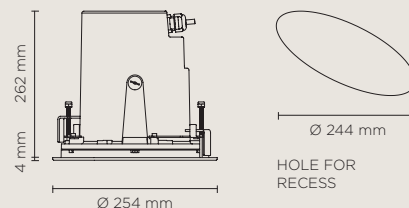

701314

CIELO MAXI WALL-WASHER

Diameter 254mm ceiling-recessed luminaire for outdoor installation, phosphochromatised and polyester powder coated die-cast copper-free aluminium body and stainless steel AISI 316L frame, tempered safety glass, moulded silicone gasket. Built-in LED driver 220-240V 50-60Hz, with 66 x mid-power SAMSUNG 2835 LED. IP67 rating.

| light source | light beam options | lumen output (lm) | lumin. efficacy (lm/w) |
|-----------------------------|--------------------|-------------------|------------------------|
| 2700°K warm-white | | | |
| mid-power led | WALL-WASHER | 1800 | 75.00 |
| 3000°K warm-white | | | |
| mid-power led | WALL-WASHER | 1880 | 78.33 |
| 4000°K neutral-white | | | |
| mid-power led | WALL-WASHER | 1960 | 81.67 |

Finish color options:

 Stainless Steel

Technical features

Available on request

Technical data

| | |
|--------------|---|
| Wattage | 24 WATT |
| IP Rating | IP67 |
| IK Rating | IK10 |
| Material | high corrosion resistance die-cast copper-free aluminum |
| Trim | Stainless steel AISI 316L |
| Coating | polyester powder coating with phosphochromating pre-finish |
| Light Source | Nr. 66 x mid-power SAMSUNG 2835 LED |
| Screws | Stainless steel |
| Transformer | Electrical power supply 220/240V 50/60Hz built-in |
| Gasket | Silicone rubber |
| Glass | Tempered |
| Cable gland | M20 |
| Power cable | 1 mt. neoprene power cable included |
| Gross weight | 5,70 Kg |