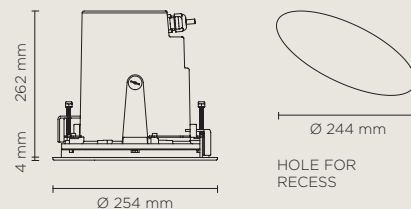

701313

CIELO MAXI HP DMX RGBW

Diameter 254mm ceiling-recessed luminaire for outdoor installation, phosphochromatised and polyester powder coated die-cast copper-free aluminium body and stainless steel AISI 316L frame, tempered safety glass, moulded silicone gasket. Light source tilt system +/- 15deg from outside. Built-in LED driver, DMX interface integrated; with 6 x CREE "XML" RGBW LED. IP67 rating.

light source	light beam options	lumen output (lm)	lumin. efficacy (lm/w)
RGBW			
high-power led	 12°	1.000	35.71
high-power led	 25°	992	35.43
high-power led	 35°	981	35.04

Finish color options:

 Stainless Steel

ACCESSORIES

AC119
HONEYCOMB LOUVER
FOR CIELO MAXI

Technical features

Available on request

Technical data

Wattage	28 WATT
IP Rating	IP67
IK Rating	IK10
Material	high corrosion resistance die-cast copper-free aluminium
Trim	Stainless steel AISI 316L
Coating	polyester powder coating with phosphochromating pre-finish
Light Source	Nr. 6 CREE "XML" RGBW LED
Screws	Stainless steel
Transformer	Electrical power supply 220/240V 50/60Hz built-in
DMX	DMX interface integrated
Gasket	Silicone rubber
Glass	Tempered
Cable gland	M20 + PG9
Power cable	1 mt. neoprene power cable included
DMX cable	DMX IN cable included
Gross weight	5,70 Kg