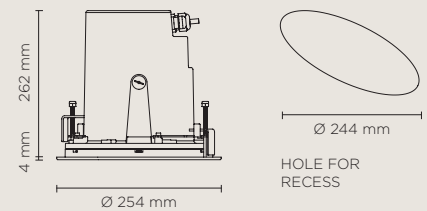

701312

CIELO MAXI HP

Diameter 254mm ceiling-recessed luminaire for outdoor installation, phosphochromatised and polyester powder coated die-cast copper-free aluminium body and stainless steel AISI 316L frame, tempered safety glass, moulded silicone gasket. Light source tilt system +/- 15deg from outside. Built-in LED driver, with 4 x CREE "XHP50.2" LED. IP67 rating.

light source	light beam options	lumen output (lm)	lumin. efficacy (lm/w)
2700°K warm-white			
high-power led	4°	3.296	96.94
high-power led	10°	3.268	96.12
high-power led	28°	3.239	95.26
3000°K warm-white			
high-power led	4°	3.325	97.79
high-power led	10°	3.296	96.94
high-power led	28°	3.268	96.12
4000°K neutral-white			
high-power led	4°	3.353	98.62
high-power led	10°	3.325	97.79
high-power led	28°	3.296	96.94

Finish color options:

Stainless Steel

ACCESSORIES

AC119
HONEYCOMB LOUVER
FOR CIELO MAXI

Technical features

Available on request

Technical data

Wattage	34 WATT
IP Rating	IP67
IK Rating	IK10
Material	high corrosion resistance die-cast copper-free aluminium
Trim	Stainless steel AISI 316L
Coating	polyester powder coating with phosphochromating pre-finish
Light Source	Nr. 4 CREE XHP50.2 LED
Screws	Stainless steel
Transformer	Electrical power supply 220/240V 50/60Hz built in
Gasket	Silicone rubber
Glass	Tempered
Cable gland	M20
Power cable	1 mt. neoprene power cable included
Gross weight	5,70 Kg