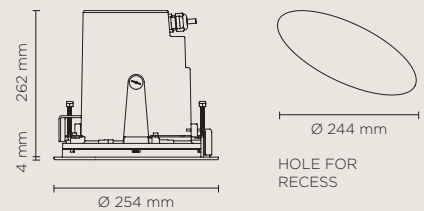

## CIELO MAXI COB

Diameter 254mm ceiling-recessed luminaire for outdoor installation, phosphochromatised and polyester powder coated die-cast copper-free aluminium body and stainless steel AISI 316L frame, tempered safety glass, moulded silicone gasket. Light source tilt system +/- 15deg from outside. Built-in LED driver 220-240V 50-60Hz, with 1 CREE CXB2540 LED. IP67 rating.

### Technical data

Wattage	32 WATT
IP Rating	IP67
IK Rating	IK10
Material	high corrosion resistance die-cast copper-free aluminum
Trim	Stainless steel AISI 316L
Coating	polyester powder coating with phosphochromating pre-finish
Light Source	Nr. 1 CREE CXB2540 COB LED
Screws	Stainless steel
Transformer	Electrical power supply 220/240V 50/60Hz built in
Gasket	Silicone rubber
Glass	Tempered
Cable gland	M20
Power cable	1 mt. neoprene power cable included
Gross weight	5,70 Kg