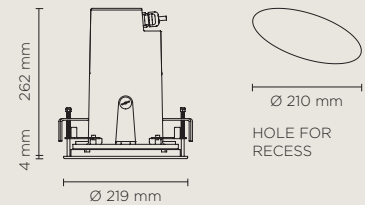

701309

CIELO MEDIUM HP DMX RGBW

Diameter 219mm ceiling-recessed luminaire for outdoor installation, phosphochromatised and polyester powder coated die-cast copper-free aluminium body and stainless steel AISI 316L frame, tempered safety glass, moulded silicone gasket. Light source tilt system +/- 15deg from outside. Built-in LED driver, DMX interface integrated; with 3 x CREE "XML" RGBW LED. IP67 rating.

light source	light beam options	lumen output (lm)	lumin. efficacy (lm/w)
RGBW			
high-power led	 12°	480	34.28
high-power led	 25°	456	32.58
high-power led	 35°	435	31.07

Finish color options:

 Stainless Steel

ACCESSORIES

AC118
HONEYCOMB LOUVER
FOR CIELO MEDIUM

Technical features

Available on request

Technical data

Wattage	14 WATT
IP Rating	IP67
IK Rating	IK10
Material	high corrosion resistance die-cast copper-free aluminum
Trim	Stainless steel AISI 316L
Coating	polyester powder coating with phosphochromating pre-finish
Light Source	Nr. 1 CREE "XML" RGBW LED
Screws	Stainless steel
Transformer	Electronic power supply 220/240V 50/60Hz built-in
DMX	DMX interface integrated
Gasket	Silicone rubber
Glass	Tempered
Cable gland	M20 + PG9
Power cable	1 mt. neoprene power cable included
DMX cable	DMX IN cable included
Gross weight	4,70 Kg