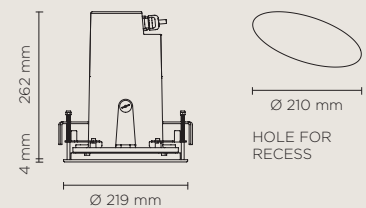

701307

CIELO MEDIUM COB

Diameter 219mm ceiling-recessed luminaire for outdoor installation, phosphochromatised and polyester powder coated die-cast copper-free aluminium body and stainless steel AISI 316L frame, tempered safety glass, moulded silicone gasket. Light source tilt system +/- 15deg from outside. Built-in LED driver 220-240V 50-60Hz, with 1 CREE CXB1512 LED. IP67 rating.

Finish color options:

Stainless Steel

ACCESSORIES

AC118
HONEYCOMB LOUVER
FOR CIELO MEDIUM

Technical features

Available on request

Technical data

Wattage	13 WATT
IP Rating	IP67
IK Rating	IK10
Material	high corrosion resistance die-cast copper-free aluminum
Trim	Stainless steel AISI 316L
Coating	polyester powder coating with phosphocromating pre-finish
Light Source	Nr. 1 CREE CXB1512 LED
Screws	Stainless steel
Transformer	Electrical power supply 220/240V 50/60Hz built in
Gasket	Silicone rubber
Glass	Tempered
Cable gland	M20
Power cable	1 mt. neoprene power cable included
Gross weight	4,70 Kg