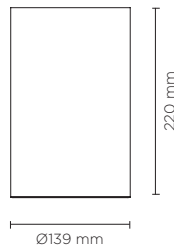

701203

CYLINDER MEDIUM COB

Surface mounted luminaire for outdoor ceiling installation. Phospho-chromatised and polyester powder coated extruded copper-free aluminium body, tempered safety glass, moulded silicone gaskets, with screws in stainless steel. Built-in LED driver, with 1 COB CREE "CXB 1512" LED. IP66 rating.

light source	light beam options	lumen output (lm)	lumin. efficacy (lm/w)
3000°K warm-white			
cob led	14°	1.900	118.75
cob led	35°	1.813	113.31
cob led	55°	1.722	107.62
4000°K neutral-white			
cob led	14°	2.000	125.00
cob led	35°	1.900	118.75
cob led	55°	1.805	112.81
2700°K CCT available on request			

Finish color options:

- Textured Grey RAL 9006
- Anthracite Grey RAL 7016
- Matt Black (on request)

Technical features

Available on request

Technical data

Wattage	16 WATT
IP Rating	IP66
IK Rating	IK09
Material	Phospho-chromatised and polyester powder coated extruded copper-free aluminium
Coating	Polyester powder coating with phosphochromating pre-finish
Light source	1 x COB CREE "CXB 1512" LED
Screws	Stainless steel
Transformer	Electrical power supply 220/240V 50/60Hz built-in
Gasket	Silicone rubber
Glass	Tempered
Power cable	1 mt. power cable included
Gross weight	4,00 Kg