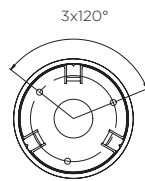

CYLINDER MEDIUM COB

Surface mounted luminaire for outdoor ceiling installation. Phospho-chromatised and polyester powder coated extruded copper-free aluminium body, tempered safety glass, moulded silicone gaskets, with screws in stainless steel. Built-in LED driver, with 1 COB CREE "CXB 1512" LED. IP66 rating.