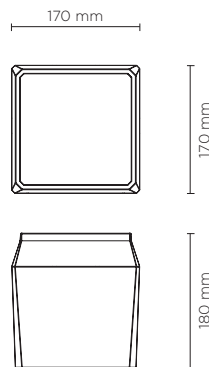

701104

QUBO MAXI COB DOWNLIGHT

Surface mounted luminaire for outdoor ceiling installation. Phospho-chromatised and polyester powder coated die-cast copper-free aluminium base and head, tempered safety glass, moulded silicone gaskets, with screws in stainless steel. Built-in LED driver, with 1 COB CREE "CXB 2540" LED. IP66 rating.

light source	light beam options	lumen output (lm)	lumin. efficacy (lm/w)
3000°K warm-white			
cob led	14°	4.950	117.85
cob led	35°	4.752	113.14
cob led	55°	4.560	108.57
4000°K neutral-white			
cob led	14°	5.265	125.36
cob led	35°	5.000	119.05
cob led	55°	4.770	113.57
2700°K CCT available on request			

Finish color options:

Textured Grey
RAL 9006

Anthracite Grey
RAL 7016

Matt Black
(on request)

Technical features

Available on request

Technical data

Wattage	42 WATT
IP Rating	IP66
IK Rating	IK10
Material	High corrosion resistance die-cast copper-free aluminum body
Coating	Polyester powder coating with phosphochromating pre-finish
Light source	1 x COB CREE "CXB 2540" LED
Screws	Stainless steel
Transformer	Electrical power supply 220/240V 50/60Hz built-in
Gasket	Silicone rubber
Glass	Tempered
Power cable	1 mt. power cable included
Gross weight	4,50 Kg