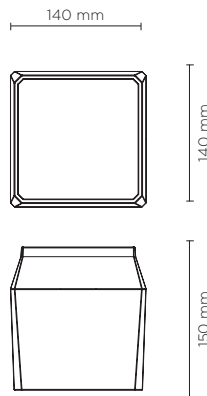

701103

QUBO MEDIUM COB DOWNLIGHT

Surface mounted luminaire for outdoor ceiling installation. Phospho-chromatised and polyester powder coated die-cast copper-free aluminium base and head, tempered safety glass, moulded silicone gaskets, with screws in stainless steel. Built-in LED driver, with 1 COB CREE "CXB 1512" LED. IP66 rating.

light source	light beam options	lumen output (lm)	lumin. efficacy (lm/w)
3000°K warm-white			
cob led	14°	1.900	118.75
cob led	35°	1.813	113.31
cob led	55°	1.722	107.62
4000°K neutral-white			
cob led	14°	2.000	125.00
cob led	35°	1.900	118.75
cob led	55°	1.805	112.81
2700°K CCT available on request			

Finish color options:

Textured Grey
RAL 9006

Anthracite Grey
RAL 7016

Matt Black
(on request)

Technical features

Available on request

Technical data

Wattage	16 WATT
IP Rating	IP66
IK Rating	IK10
Material	High corrosion resistance die-cast copper-free aluminum body
Coating	Polyester powder coating with phosphochromating pre-finish
Light source	1 x COB CREE "CXB 1512" LED
Screws	Stainless steel
Transformer	Electrical power supply 220/240V 50/60Hz built-in
Gasket	Silicone rubber
Glass	Tempered
Power cable	1 mt. power cable included
Gross weight	3,10 Kg