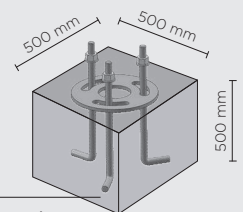

601504

PROMENADE SQUARE 02

1000mm height bollard, square shape, for outdoor surface installation, 360° downward light emission, phospho-chromatised and polyester powder coated extruded aluminum body and die-cast aluminium cover. Polycarbonate Fresnel diffuser, moulded silicone gasket and stainless steel screws. Anchorage flange with threaded bolts included. Built-in LED driver 220-240V 50-60Hz, with 1 x COB CREE "CXB 1520" LED. IP66 rating.

Finish color options:

- Textured Grey
RAL 9006
- Anthracite Grey
RAL 7016
- Matt Black
(on request)

Technical features

Available on request

Technical data

Wattage	26 WATT
IP Rating	IP66
IK Rating	IK10
Material	High corrosion resistance die-cast copper-free aluminum body
Coating	Polyester powder coating with phosphochromating pre-finish
Light source	NR. 1 COB CREE "CXB 1520" LED
Screws	Stainless steel
Transformer	Electronic power supply 220/240V 50/60Hz built-in
Gasket	Silicone rubber
Glass	Tempered
Cable gland	M16 rubber grommet
Power cable:	not included
Gross weight	7,30 Kg

AC053 - Base Plate

Concrete