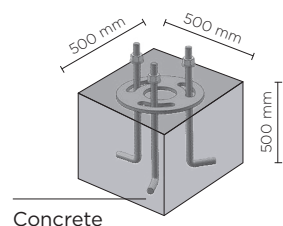

601503

PROMENADE SQUARE 01

700mm height bollard, square shape, for outdoor surface installation, 360° downward light emission, phospho-chromatised and polyester powder coated extruded aluminum body and die-cast aluminium cover. Polycarbonate Fresnel diffuser, moulded silicone gasket and stainless steel screws. Anchorage flange with threaded bolts included. Built-in LED driver 220-240V 50-60Hz, with 1 x COB CREE "CXB 1520" LED. IP66 rating.

AC053 - Base Plate

light source	light beam options	lumen output (lm)	lumin. efficacy (lm/w)
3000°K warm-white			
cob led	■ 360°	2.900	111.54
4000°K neutral-white			
cob led	■ 360°	3.100	119.23
2700°K CCT available on request			

Finish color options:

- Textured Grey RAL 9006
- Anthracite Grey RAL 7016
- Matt Black (on request)

Technical features

Available on request

Technical data

Wattage	26 WATT
IP Rating	IP66
IK Rating	IK10
Material	High corrosion resistance die-cast copper-free aluminum body
Coating	Polyester powder coating with phosphochromating pre-finish
Light source	NR. 1 COB CREE "CXB 1520" LED
Screws	Stainless steel
Transformer	Electronic power supply 220/240V 50/60Hz built-in
Gasket	Silicone rubber
Glass	Tempered
Cable gland	M16 rubber grommet
Power cable:	not included
Gross weight	6,80 Kg