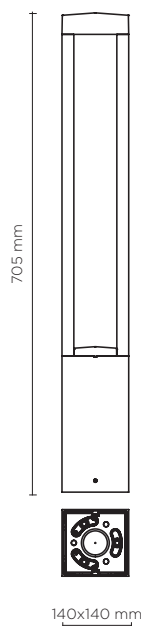

601503

PROMENADE SQUARE 01

700mm height bollard, square shape, for outdoor surface installation, 360° downward light emission, phospho-chromatised and polyester powder coated extruded aluminum body and die-cast aluminium cover. Polycarbonate Fresnel diffuser, moulded silicone gasket and stainless steel screws. Anchorage flange with threaded bolts included. Built-in LED driver 220-240V 50-60Hz, with 1 x COB CREE "CXB 1520" LED. IP66 rating.

AC053 - Base Plate

light source	light beam options	lumen output (lm)	lumin. efficacy (lm/w)
3000°K warm-white			
cob led	■ 360°	2.900	111.54
4000°K neutral-white			
cob led	■ 360°	3.100	119.23
2700°K CCT available on request			

Finish color options:

- Textured Grey RAL 9006
- Anthracite Grey RAL 7016
- Matt Black (on request)

Technical features

Available on request

Technical data

Wattage	26 WATT
IP Rating	IP66
IK Rating	IK10
Material	High corrosion resistance die-cast copper-free aluminum body
Coating	Polyester powder coating with phosphochromating pre-finish
Light source	NR. 1 COB CREE "CXB 1520" LED
Screws	Stainless steel
Transformer	Electronic power supply 220/240V 50/60Hz built-in
Gasket	Silicone rubber
Glass	Tempered
Cable gland	M16 rubber grommet
Power cable:	not included
Gross weight	6,80 Kg