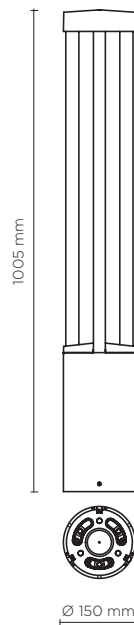

## PROMENADE ROUND 02

1000mm height bollard, round shape, for outdoor surface installation, 360° downward light emission, phospho-chromatised and polyester powder coated extruded aluminum body and die-cast aluminium cover. Polycarbonate Fresnel diffuser, moulded silicone gasket and stainless steel screws. Anchorage flange with threaded bolts included. Built-in LED driver 220-240V 50-60Hz, with 1 x COB CREE "CXB 1520" LED. IP66 rating.

AC053 - Base Plate

light source	light beam options	lumen output (lm)	lumin. efficacy (lm/w)
<b>3000°K warm-white</b>			
cob led	■ 360°	2.900	111.54
<b>4000°K neutral-white</b>			
cob led	■ 360°	3.100	119.23
<b>2700°K CCT available on request</b>			