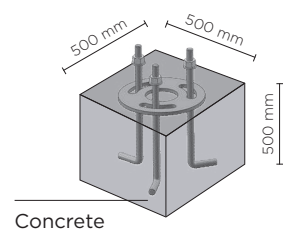

## PROMENADE ROUND 02

1000mm height bollard, round shape, for outdoor surface installation, 360° downward light emission, phospho-chromatised and polyester powder coated extruded aluminum body and die-cast aluminium cover. Polycarbonate Fresnel diffuser, moulded silicone gasket and stainless steel screws. Anchorage flange with threaded bolts included. Built-in LED driver 220-240V 50-60Hz, with 1 x COB CREE "CXB 1520" LED. IP66 rating.

AC053 - Base Plate

light source	light beam options	lumen output (lm)	lumin. efficacy (lm/w)
<b>3000°K warm-white</b>			
cob led	■ 360°	2.900	111.54
<b>4000°K neutral-white</b>			
cob led	■ 360°	3.100	119.23
<b>2700°K CCT available on request</b>			

### Technical data

Wattage	26 WATT
IP Rating	IP66
IK Rating	IK10
Material	High corrosion resistance die-cast copper-free aluminum body
Coating	Polyester powder coating with phosphochromating pre-finish
Light source	NR. 1 COB CREE "CXB 1520" LED
Screws	Stainless steel
Transformer	Electronic power supply 220/240V 50/60Hz built-in
Gasket	Silicone rubber
Glass	Tempered
Cable gland	M16 rubber grommet
Power cable:	not included
Gross weight	7,00 Kg