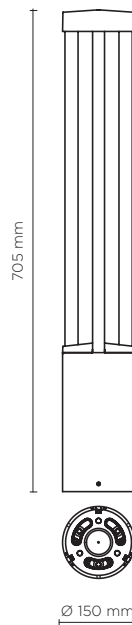

601501

PROMENADE ROUND 01

700mm height bollard, round shape, for outdoor surface installation, 360° downward light emission, phospho-chromatised and polyester powder coated extruded aluminum body and die-cast aluminium cover. Polycarbonate Fresnel diffuser, moulded silicone gasket and stainless steel screws. Anchorage flange with threaded bolts included. Built-in LED driver 220-240V 50-60Hz, with 1 x COB CREE "CXB 1520" LED. IP66 rating.

AC053 - Base Plate

light source	light beam options	lumen output (lm)	lumin. efficacy (lm/w)
3000°K warm-white			
cob led	■ 360°	2.900	111.54
4000°K neutral-white			
cob led	■ 360°	3.100	119.23
2700°K CCT available on request			

Finish color options:

- Textured Grey RAL 9006
- Anthracite Grey RAL 7016
- Matt Black (on request)

Technical features

Available on request

Technical data

Wattage	26 WATT
IP Rating	IP66
IK Rating	IK10
Material	High corrosion resistance die-cast copper-free aluminum body
Coating	Polyester powder coating with phosphochromating pre-finish
Light source	NR. 1 COB CREE "CXB 1520" LED
Screws	Stainless steel
Transformer	Electronic power supply 220/240V 50/60Hz built-in
Gasket	Silicone rubber
Glass	Tempered
Cable gland	M16 rubber grommet
Power cable:	not included
Gross weight	6,50 Kg