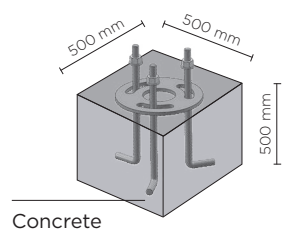

601501

PROMENADE ROUND 01

700mm height bollard, round shape, for outdoor surface installation, 360° downward light emission, phospho-chromatised and polyester powder coated extruded aluminum body and die-cast aluminium cover. Polycarbonate Fresnel diffuser, moulded silicone gasket and stainless steel screws. Anchorage flange with threaded bolts included. Built-in LED driver 220-240V 50-60Hz, with 1 x COB CREE "CXB 1520" LED. IP66 rating.

AC053 - Base Plate

light source	light beam options	lumen output (lm)	lumin. efficacy (lm/w)
3000°K warm-white			
cob led	■ 360°	2.900	111.54
4000°K neutral-white			
cob led	■ 360°	3.100	119.23
2700°K CCT available on request			

Finish color options:

- Textured Grey RAL 9006
- Anthracite Grey RAL 7016
- Matt Black (on request)

Technical features

Available on request

Technical data

Wattage	26 WATT
IP Rating	IP66
IK Rating	IK10
Material	High corrosion resistance die-cast copper-free aluminum body
Coating	Polyester powder coating with phosphochromating pre-finish
Light source	NR. 1 COB CREE "CXB 1520" LED
Screws	Stainless steel
Transformer	Electronic power supply 220/240V 50/60Hz built-in
Gasket	Silicone rubber
Glass	Tempered
Cable gland	M16 rubber grommet
Power cable:	not included
Gross weight	6,50 Kg