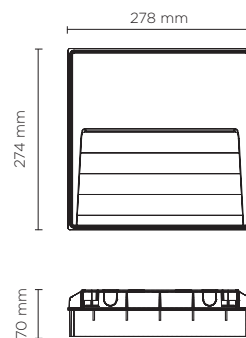

504003

SURF RECESS MAXI

Square wall-recessed luminaire for outdoor installation, phospho-chromatised and polyester powder coated extruded copper-free aluminium body, tempered frosted glass diffuser, moulded silicone gaskets, polypropylene housing for recess. Built-in LED driver 220-240V 50-60Hz, with 21 CREE XH-G mid-power LED. IP65 rating.

light source	light beam options	lumen output (lm)	lumin. efficacy (lm/w)
3000°K warm-white			
mid power led	 floor washer 180°	1.000	71.42
4000°K neutral-white			
mid power led	 floor washer 180°	1.020	72.86
2700°K CCT available on request			

Finish color options:

-  Textured Grey RAL 9006
-  Anthracite Grey RAL 7016
-  Matt Black (on request)

Technical features

Technical data

Wattage	14 WATT
IP Rating	IP65
IK Rating	IK08
Material	High corrosion resistance die-cast copper-free aluminum body
Coating	Polyester powder coating with phosphochromating pre-finish
Light source	NR. 21 x CREE XH-G LED
Screws	Stainless steel
Transformer	Electrical power supply 220/240V 50/60Hz built-in
Gasket	Silicone rubber
Glass	Tempered
Cable gland	M16 rubber grommet
Power cable	0.10 mt power cable included
Gross weight	2,10 Kg
Included	Polypropylene housing for recess