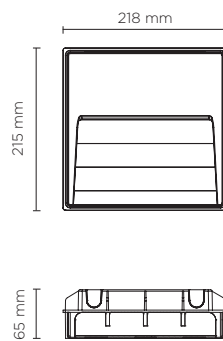

## SURF RECESS MEDIUM

Square wall-recessed luminaire for outdoor installation, phospho-chromatised and polyester powder coated extruded copper-free aluminium body, tempered frosted glass diffuser, moulded silicone gaskets, polypropylene housing for recess. Built-in LED driver 220-240V 50-60Hz, with 14 CREE XH-G mid-power LED. IP65 rating.

| light source                           | light beam options  | lumen output (lm) | lumin. efficacy (lm/w) |
|--|---|-------------------|------------------------|
| <b>3000°K warm-white</b>               |   |                   |                        |
| mid power led                          |  floor washer 180° | 650               | 81.25                  |
| <b>4000°K neutral-white</b>            |   |                   |                        |
| mid power led                          |  floor washer 180° | 660               | 82.50                  |
| <b>2700°K CCT</b> available on request |   |                   |                        |

### Technical data

|              |  |
|--------------|--|
| Wattage      | 8 WATT   |
| IP Rating    | IP65   |
| IK Rating    | IK08   |
| Material     | High corrosion resistance die-cast copper-free aluminum body |
| Coating      | Polyester powder coating with phosphochromating pre-finish   |
| Light source | NR. 14 x CREE XH-G LED                                       |
| Screws       | Stainless steel  |
| Transformer  | Electrical power supply 220/240V 50/60Hz built-in            |
| Gasket       | Silicone rubber  |
| Glass        | Tempered   |
| Cable gland  | M16 rubber grommet   |
| Power cable  | 0.10 mt power cable included                                 |
| Gross weight | 1,50 Kg  |
| Included     | Polypropylene housing for recess                             |