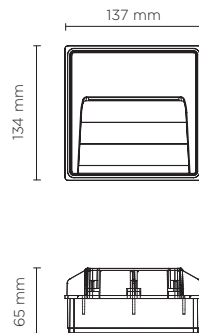

504001

SURF RECESS MINI

Square wall-recessed luminaire for outdoor installation, phospho-chromatised and polyester powder coated extruded copper-free aluminium body, tempered frosted glass diffuser, moulded silicone gaskets, polypropylene housing for recess. Built-in LED driver 220-240V 50-60Hz, with 6 CREE XH-G mid-power LED. IP65 rating.

light source	light beam options	lumen output (lm)	lumin. efficacy (lm/w)
3000°K warm-white			
mid power led	 floor washer 180°	350	87.50
4000°K neutral-white			
mid power led	 floor washer 180°	360	90.00
2700°K CCT available on request			

Finish color options:

-  Textured Grey RAL 9006
-  Anthracite Grey RAL 7016
-  Matt Black (on request)

Technical features

Technical data

Wattage	4 WATT
IP Rating	IP65
IK Rating	IK08
Material	High corrosion resistance die-cast copper-free aluminum body
Coating	Polyester powder coating with phosphochromating pre-finish
Light source	NR. 6 x CREE XH-G LED
Screws	Stainless steel
Transformer	Electrical power supply 220/240V 50/60Hz built-in
Gasket	Silicone rubber
Glass	Tempered
Cable gland	M12 rubber grommet
Power cable	0.10 mt power cable included
Gross weight	0,70 Kg
Included	Polypropylene housing for recess