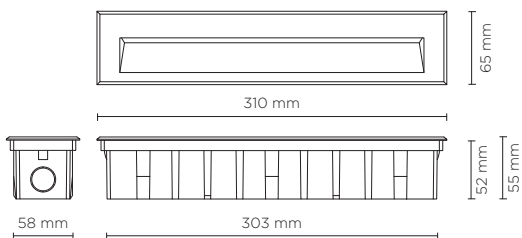

502020

STEP LINEAR 07

Recessed linear spotlight for outdoor installation in the wall, phospho-chromatised and polyester powder coated die-cast copper-free aluminium body and frame, tempered frosted glass diffuser, polypropilene housing for recess, moulded silicone gasket and stainless steel screws. Built-in LED driver 220-240V 50-60Hz, with 30 low-power SMD5630 LED. IP65 rating.

light source	light beam options	lumen output (lm)	lumin. efficacy (lm/w)
3000°K warm-white			
low power led	 Asymmetric 120°	360	34.28

Finish color options:

 Textured Grey
RAL 9006

Technical features

IP65

IK08

CE

5 YEARS

Technical data

Wattage	10.5 WATT
IP Rating	IP65
IK Rating	IK08
Material	High corrosion resistance die-cast copper-free aluminum body and frame.
Coating	Polyester powder coating with phosphochromating pre-finish
Light source	NR. 30 x SMD5630 LED
Screws	Stainless steel
Transformer	Electronic power supply 220/240V 50/60Hz built-in
Cable	0.5 mt. neoprene power cable included
Gasket	Silicone rubber
Glass	Tempered
Gross weight	1,50 Kg