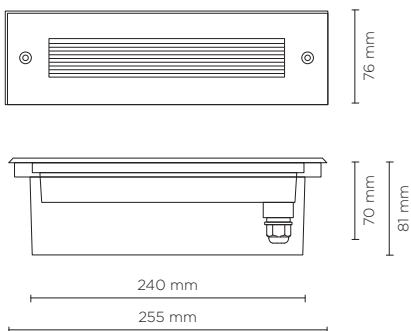

502017

STEP LINEAR 06

Recessed linear spotlight for outdoor installation in the wall, phospho-chromatised and polyester powder coated die-cast copper-free aluminium body and frame, tempered frosted glass diffuser, polypropilene housing for recess, moulded silicone gasket and stainless steel screws. Built-in LED driver 220-240V 50-60Hz, with 15 low-power SMD5630 LED. IP65 rating.

light source	light beam options	lumen output (lm)	lumin. efficacy (lm/w)
3000°K warm-white			
SMD5630	 asymmetric 120°	180	25.71

Finish color options:

 Textured Grey
RAL 9006

Technical features

IP65

IK08

CE

5 YEARS

Technical data

Wattage	7 WATT
IP Rating	IP65
IK Rating	IK08
Material	High corrosion resistance die-cast copper-free aluminum body and frame.
Coating	Polyester powder coating with phosphochromating pre-finish
Light source	NR. 15 x SMD5630 LED
Screws	Stainless steel
Transformer	Electronic power supply 220/240V 50/60Hz built-in
Cable	0.5 mt. neoprene power cable included
Gasket	Silicone rubber
Glass	Tempered
Gross weight	1,00 Kg