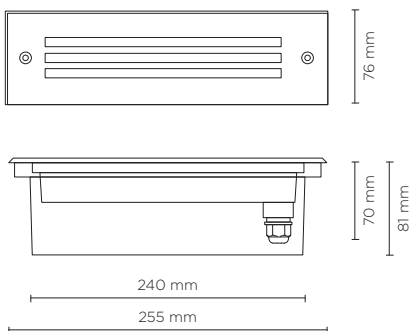

## STEP LINEAR 05

Recessed linear spotlight for outdoor installation in the wall, phospho-chromatised and polyester powder coated die-cast copper-free aluminium body and frame, tempered frosted glass diffuser, polypropilene housing for recess, moulded silicone gasket and stainless steel screws. Built-in LED driver 220-240V 50-60Hz, with 54 low-power SMD3528 LED. IP65 rating.

### Technical data

Wattage	7 WATT
IP Rating	IP65
IK Rating	IK08
Material	High corrosion resistance die-cast copper-free aluminum body and frame.
Coating	Polyester powder coating with phosphochromating pre-finish
Light source	NR. 54 x SMD3528 LED
Screws	Stainless steel
Transformer	Electronic power supply 220/240V 50/60Hz built-in
Cable	0.5 mt. neoprene power cable included
Gasket	Silicone rubber
Glass	Tempered
Gross weight	1,05 Kg