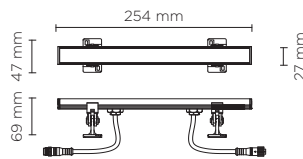

406008

TARGET 250

254 mm LED bar for outdoor installation on a wall; installation with two fixing holders, adjustable through 180°. Anodized aluminium body, tempered safety glass and stainless steel screws. Double power cable with male/female quick couplings included, suitable for in-line installation. Remote driver 24V DC needed. With nr. 6 x 0.5W Nichia mid-power LED. IP65 rating.

light source	light beam options	lumen output (lm)	lumin. efficacy (lm/w)
3000°K warm-white			
mid power led	40°	255	85

Finish color options:

Textured Grey RAL 9006

remote driver selection

brand	manufacturer code	type	watt	IP rate	numbers of fixtures
Meanwell	LPV-20-24	constant voltage 24V DC	20W	IP67	min 1 - max 5
Meanwell	LPV-35-24	constant voltage 24V DC	35W	IP67	min 1 - max 10
Meanwell	LPV-60-24	constant voltage 24V DC	60W	IP67	min 1 - max 16

Technical features

Technical data

Wattage	3 WATT
IP Rating	IP65
IK Rating	IK07
Material	Anodized aluminum silver finish
Light source	NR. 6 x 0.5W Nichia mid-power LED
Screws	Stainless steel
Transformer	Remote 24V DC driver needed
Adjustable	through 180 degrees
Cable	Double power cables included, supplied with male/female quick coupling for in-line installation
Glass	Tempered, 23 mm thickness
Gasket	Silicone rubber
Gross weight	0,20 Kg