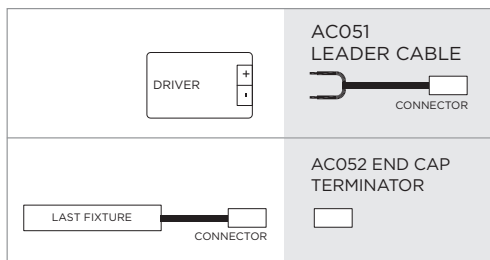

406008

TARGET 250

254 mm LED bar for outdoor installation on a wall; installation with two fixing holders, adjustable through 180°. Anodized aluminium body, tempered safety glass and stainless steel screws. Double power cable with male/female quick couplings included, suitable for in-line installation. Remote driver 24V DC needed. With nr. 6 x 0.5W Nichia mid-power LED. IP65 rating.

light source	light beam options	lumen output (lm)	lumin. efficacy (lm/w)
3000°K warm-white			
mid power led	40°	255	85

Finish color options:

Textured Grey RAL 9006

remote driver selection

brand	manufacturer code	type	watt	IP rate	numbers of fixtures
Meanwell	LPV-20-24	constant voltage 24V DC	20W	IP67	min 1 - max 5
Meanwell	LPV-35-24	constant voltage 24V DC	35W	IP67	min 1 - max 10
Meanwell	LPV-60-24	constant voltage 24V DC	60W	IP67	min 1 - max 16

Technical features

Technical data

Wattage	3 WATT
IP Rating	IP65
IK Rating	IK07
Material	Anodized aluminum silver finish
Light source	NR. 6 x 0.5W Nichia mid-power LED
Screws	Stainless steel
Transformer	Remote 24V DC driver needed
Adjustable	through 180 degrees
Cable	Double power cables included, supplied with male/female quick coupling for in-line installation
Glass	Tempered, 23 mm thickness
Gasket	Silicone rubber
Gross weight	0,20 Kg