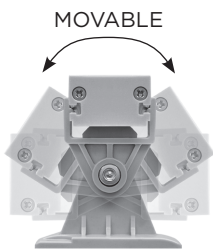

406008

TARGET 250

254 mm LED bar for outdoor installation on a wall; installation with two fixing holders, adjustable through 180°. Anodized aluminium body, tempered safety glass and stainless steel screws. Double power cable with male/female quick couplings included, suitable for in-line installation. Remote driver 24V DC needed. With nr. 6 x 0.5W Nichia mid-power LED. IP65 rating.

Technical features

Technical data

Wattage	3 WATT
IP Rating	IP65
IK Rating	IK07
Material	Anodized aluminum silver finish
Light source	NR. 6 x 0.5W Nichia mid-power LED
Screws	Stainless steel
Transformer	Remote 24V DC driver needed
Adjustable	through 180 degrees
Cable	Double power cables included, supplied with male/female quick coupling for in-line installation
Glass	Tempered, 23 mm thickness
Gasket	Silicone rubber
Gross weight	0,20 Kg