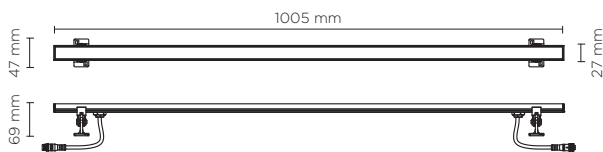

Technical features

406007

TARGET 1000

1.005 mm LED bar for outdoor installation on a wall; installation with two fixing holders, adjustable through 180°. Anodized aluminium body, tempered safety glass and stainless steel screws. Double power cable with male/female quick couplings included, suitable for in-line installation. Remote driver 24V DC needed. With nr. 24 x 0.5W Nichia mid-power LED. IP65 rating.

light source	light beam options	lumen output (lm)	lumin. efficacy (lm/w)
--------------	--------------------	-------------------	------------------------

3000°K warm-white

mid power led	40°	1.020	85
---------------	-----	-------	----

Finish color options:

Textured Grey
RAL 9006

remote driver selection

brand	manufacturer code	type	watt	IP rate	numbers of fixtures
Meanwell	LPV-20-24	constant voltage 24V DC	20W	IP67	1
Meanwell	LPV-35-24	constant voltage 24V DC	35W	IP67	min 1 - max 2
Meanwell	LPV-60-24	constant voltage 24V DC	60W	IP67	min 1 - max 4
Meanwell	LPV-100-24	constant voltage 24V DC	100W	IP67	min 1 - max 8

Technical data

Wattage	12 WATT
IP Rating	IP65
IK Rating	IK07
Material	Anodized aluminum silver finish
Light source	NR. 24 x 0.5W Nichia mid-power LED
Screws	Stainless steel
Transformer	Remote 24V DC driver needed
Adjustable	through 180 degrees
Cable	Double power cables included, supplied with male/female quick coupling for in-line installation
Glass	Tempered, 23 mm thickness
Gasket	Silicone rubber
Gross weight	0,50 Kg