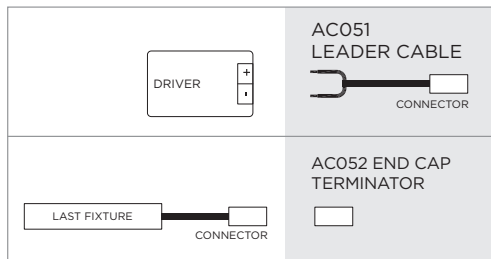

Technical features

406007

TARGET 1000

1.005 mm LED bar for outdoor installation on a wall; installation with two fixing holders, adjustable through 180°. Anodized aluminium body, tempered safety glass and stainless steel screws. Double power cable with male/female quick couplings included, suitable for in-line installation. Remote driver 24V DC needed. With nr. 24 x 0.5W Nichia mid-power LED. IP65 rating.

Finish color options:

Textured Grey
RAL 9006

remote driver selection

brand	manufacturer code	type	watt	IP rate	numbers of fixtures
Meanwell	LPV-20-24	constant voltage 24V DC	20W	IP67	1
Meanwell	LPV-35-24	constant voltage 24V DC	35W	IP67	min 1 - max 2
Meanwell	LPV-60-24	constant voltage 24V DC	60W	IP67	min 1 - max 4
Meanwell	LPV-100-24	constant voltage 24V DC	100W	IP67	min 1 - max 8

Technical data

Wattage	12 WATT
IP Rating	IP65
IK Rating	IK07
Material	Anodized aluminum silver finish
Light source	NR. 24 x 0.5W Nichia mid-power LED
Screws	Stainless steel
Transformer	Remote 24V DC driver needed
Adjustable	through 180 degrees
Cable	Double power cables included, supplied with male/female quick coupling for in-line installation
Glass	Tempered, 23 mm thickness
Gasket	Silicone rubber
Gross weight	0,50 Kg