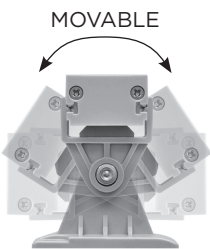

Technical features

406007

TARGET 1000

1.005 mm LED bar for outdoor installation on a wall; installation with two fixing holders, adjustable through 180°. Anodized aluminium body, tempered safety glass and stainless steel screws. Double power cable with male/female quick couplings included, suitable for in-line installation. Remote driver 24V DC needed. With nr. 24 x 0.5W Nichia mid-power LED. IP65 rating.

Technical data

Wattage	12 WATT
IP Rating	IP65
IK Rating	IK07
Material	Anodized aluminum silver finish
Light source	NR. 24 x 0.5W Nichia mid-power LED
Screws	Stainless steel
Transformer	Remote 24V DC driver needed
Adjustable	through 180 degrees
Cable	Double power cables included, supplied with male/female quick coupling for in-line installation
Glass	Tempered, 23 mm thickness
Gasket	Silicone rubber
Gross weight	0,50 Kg