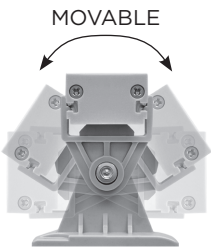

# TARGET 500

505 mm LED bar for outdoor installation on a wall; installation with two fixing holders, adjustable through 180°. Anodized aluminium body, tempered safety glass and stainless steel screws. Double power cable with male/female quick couplings included, suitable for in-line installation. Remote transformer 24V DC needed. With nr. 12 x 0.5W Nichia mid-power LED. IP65 rating.

**Technical features**

**Technical data**

Wattage	6 WATT
IP Rating	IP65
IK Rating	IK07
Material	Anodized aluminum silver finish
Light source	NR. 12 x 0.5W Nichia mid-power LED
Screws	Stainless steel
Transformer	Remote 24V DC driver needed
Adjustable	through 180 degrees
Cable	Double power cables included, supplied with male/female quick coupling for in-line installation
Glass	Tempered, 23 mm thickness
Gasket	Silicone rubber
Gross weight	0,30 Kg