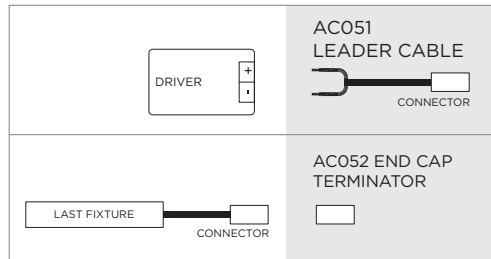

# TARGET 500

505 mm LED bar for outdoor installation on a wall; installation with two fixing holders, adjustable through 180°. Anodized aluminium body, tempered safety glass and stainless steel screws. Double power cable with male/female quick couplings included, suitable for in-line installation. Remote transformer 24V DC needed. With nr. 12 x 0.5W Nichia mid-power LED. IP65 rating.

light source	light beam options	lumen output (lm)	lumin. efficacy (lm/w)
<b>3000°K warm-white</b>			
mid power led	40°	510	85

**Finish color options:**

Textured Grey RAL 9006

**remote driver selection**

brand	manufacturer code	type	watt	IP rate	numbers of fixtures
Meanwell	LPV-20-24	constant voltage 24V DC	20W	IP67	min 1 - max 3
Meanwell	LPV-35-24	constant voltage 24V DC	35W	IP67	min 1 - max 5
Meanwell	LPV-60-24	constant voltage 24V DC	60W	IP67	min 1 - max 9

**Technical features**

**Technical data**

Wattage	6 WATT
IP Rating	IP65
IK Rating	IK07
Material	Anodized aluminum silver finish
Light source	NR. 12 x 0.5W Nichia mid-power LED
Screws	Stainless steel
Transformer	Remote 24V DC driver needed
Adjustable	through 180 degrees
Cable	Double power cables included, supplied with male/female quick coupling for in-line installation
Glass	Tempered, 23 mm thickness
Gasket	Silicone rubber
Gross weight	0,30 Kg