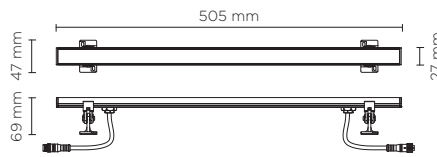

# TARGET 500

505 mm LED bar for outdoor installation on a wall; installation with two fixing holders, adjustable through 180°. Anodized aluminium body, tempered safety glass and stainless steel screws. Double power cable with male/female quick couplings included, suitable for in-line installation. Remote transformer 24V DC needed. With nr. 12 x 0.5W Nichia mid-power LED. IP65 rating.

light source	light beam options	lumen output (lm)	lumin. efficacy (lm/w)
<b>3000°K warm-white</b>			
mid power led	40°	510	85

**Finish color options:**

Textured Grey RAL 9006

**remote driver selection**

brand	manufacturer code	type	watt	IP rate	numbers of fixtures
Meanwell	LPV-20-24	constant voltage 24V DC	20W	IP67	min 1 - max 3
Meanwell	LPV-35-24	constant voltage 24V DC	35W	IP67	min 1 - max 5
Meanwell	LPV-60-24	constant voltage 24V DC	60W	IP67	min 1 - max 9

**Technical features**

**Technical data**

Wattage	6 WATT
IP Rating	IP65
IK Rating	IK07
Material	Anodized aluminum silver finish
Light source	NR. 12 x 0.5W Nichia mid-power LED
Screws	Stainless steel
Transformer	Remote 24V DC driver needed
Adjustable	through 180 degrees
Cable	Double power cables included, supplied with male/female quick coupling for in-line installation
Glass	Tempered, 23 mm thickness
Gasket	Silicone rubber
Gross weight	0,30 Kg