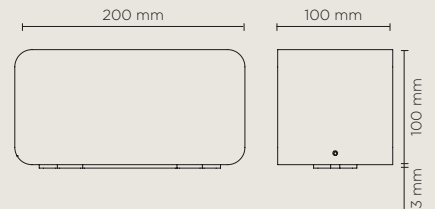

403202

WALLBOX MINI SYMMETRIC 01

Wall applique for outdoor wall installation, with one side light distribution. Luminaire body is made of extruded copper-free aluminum, secured with die-cast aluminum base, tempered safety glass and stainless steel screws. Symmetrical wide light distribution. Built-in LED driver 220-240V 50-60Hz, with 20 x mid-power SAMSUNG 2835 LED. IP66 rating.

| light source | light beam options | lumen output (lm) | lumin. efficacy (lm/w) |
|-----------------------------|---------------------|-------------------|------------------------|
| 2700°K warm-white | | | |
| mid-power led | SYMMETRIC WIDE 110° | 560 | 70.00 |
| 3000°K warm-white | | | |
| mid-power led | SYMMETRIC WIDE 110° | 570 | 71.25 |
| 4000°K neutral-white | | | |
| mid-power led | SYMMETRIC WIDE 110° | 590 | 73.75 |

Finish color options:

Textured Grey RAL 9006

Anthracite Grey RAL 7016

Matt Black (on request)

Technical features

Available on request

Technical data

| | |
|--------------|---|
| Wattage | 8 WATT |
| IP Rating | IP66 |
| IK Rating | IK08 |
| Material | High corrosion resistance extruded copper-free aluminium |
| Coating | Polyester powder coating wit phosphochromating pre-finish |
| Light source | 20 x mid-power SAMSUNG 2835 LED |
| Screws | Stainless steel |
| Transformer | Electrical power supply 220/240V 50/60Hz built-in |
| Glass | Tempered |
| Power cable | 0,5 mt. power cable included |
| Gross weight | 1,70 Kg |