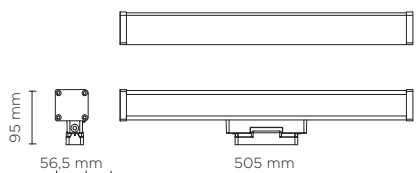

403007

LINE-B SLIGHT 17 BASE

Linear luminaire for outdoor installation on a façade/wall, length 505mm, Phosphochromatised and polyester powder coated extruded copper-free aluminium body, tempered safety glass, moulded silicone gaskets. Fixing system through central base allowing product orientation. Special optics with "invisa-light" technology. Built-in LED driver 220-240V 50-60Hz, with 17 CREE XP-G2 LED. IP67 rating.

light source	light beam options	lumen output (lm)	lumin. efficacy (lm/w)
3000°K warm-white			
high-power led	15°	1.896	90.3
high-power led	35°	1.802	85.82
high-power led	55°	1.712	81.52
4000°K neutral-white			
high-power led	15°	1.976	94.11
high-power led	35°	1.877	89.39
high-power led	55°	1.783	84.90

Finish color options:

- Textured Grey RAL 9006
- Anthracite Grey RAL 7016
- Matt Black (on request)

Technical features

Available on request

Technical data

Wattage	21 WATT
IP Rating	IP67
IK Rating	IK09
Material	High corrosion resistance extruded copper-free aluminium body and fixing base
Coating	Polyester powder coating with phosphochromating pre-finish
Light source	NR. 17 x 1 W CREE "XP-G2" LED
Screws	Stainless steel
Static weight resistance	Max 5000 Kg
Transformer	Electronic power supply 220/240V 50/60Hz built-in
Gasket	Silicone rubber
Glass	Tempered
Optics	Special optics with "invisa-light" technology
Cable gland	Double PG9
Power cable	1 mt. neoprene power cable included
Gross weight	2,50 Kg