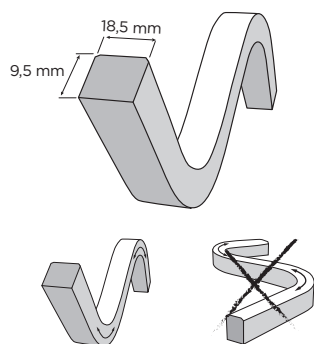

402901-02

HYDROFLEX OPTICS

1.000 / 4.000 mm length, 18.5mm x 9.5mm section, TOP bended encapsulated flexible LED strip for linear lighting, outdoor and indoor; LED circuit completely encapsulated with UV and high-temperatures resistant polyurethane sheath, complete with lenses for wall washing effect. Double power cable with male/female connectors included, suitable for in-line installation. Cutable each 125 mm. Remote driver 24V DC needed. With nr. 48 Lumileds LED per meter. IP67 rating.

Technical features

Technical data

Wattage	18 WATT / meter
IP Rating	IP67
Material	High performances UV resistant polyurethane
Light source	Lumileds LED
Transformer	Constant voltage 24V DC remote power supply
Power cable	Supplied with male/female connectors and 20 cm cables for loop-in loop-out

Technical data	
Wattage	18 WATT
IP Rating	IP67
Gross weight	0,30 Kg

402902		HYDROFLEX OPTICS 4000		
light source	light beam options	lumen output (lm)	lumin. efficacy (lm/w)	
3000°K warm-white				
led	M 30°	6.684	92.83	
led	M 60°	6.576	91.34	

1.000 mm Linear profile for Hydroflex Optics realized in Anodized aluminum. Ideal for straight installations.

AC084 LEADER CABLE FOR HYDROFLEX OPTICS (MALE + FEMALE)

Initial cable to connect the driver to first luminaire of an in-line installation of multiple luminaires, all connected to one driver. Includes 1x male connector with 30 cm cable and 1x female connector with 30 cm cable.