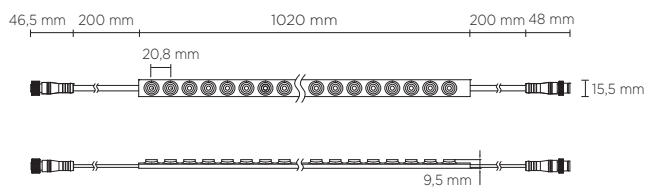

402901-02

HYDROFLEX OPTICS

1.000 / 4.000 mm length, 18.5mm x 9.5mm section, TOP bended encapsulated flexible LED strip for linear lighting, outdoor and indoor; LED circuit completely encapsulated with UV and high-temperatures resistant polyurethane sheath, complete with lenses for wall washing effect. Double power cable with male/female connectors included, suitable for in-line installation. Cutable each 125 mm. Remote driver 24V DC needed. With nr. 48 Lumileds LED per meter. IP67 rating.

Technical features

Technical data

Wattage	18 WATT / meter
IP Rating	IP67
Material	High performances UV resistant polyurethane
Light source	Lumileds LED
Transformer	Constant voltage 24V DC remote power supply
Power cable	Supplied with male/female connectors and 20 cm cables for loop-in loop-out

Technical data	
Wattage	18 WATT
IP Rating	IP67
Gross weight	0,30 Kg

402902		HYDROFLEX OPTICS 4000		
light source	light beam options	lumen output (lm)	lumin. efficacy (lm/w)	
3000°K warm-white				
led	M 30°	6.684	92.83	
led	M 60°	6.576	91.34	

1.000 mm Linear profile for Hydroflex Optics realized in Anodized aluminum. Ideal for straight installations.

AC084 LEADER CABLE FOR HYDROFLEX OPTICS (MALE + FEMALE)

Initial cable to connect the driver to first luminaire of an in-line installation of multiple luminaires, all connected to one driver. Includes 1x male connector with 30 cm cable and 1x female connector with 30 cm cable.