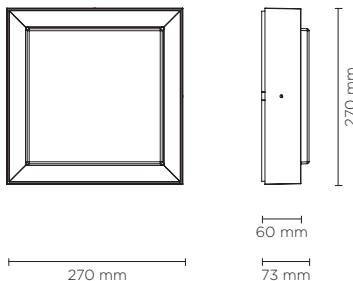

# FRAME MAXI SQUARE

Designed by  
NAVA + AROSIO

Square 270x270mm surface mounted luminaire for outdoor installation on a façade/wall. Phospho-chromatised and polyester powder coated die-cast copper-free aluminium body, acid-etched tempered glass diffuser white painted internally, moulded silicone gasket and stainless steel screws. Built-in LED driver 220-240V 50-60Hz, with 48 x mid-power SAMSUNG 2835 LED. IP65 rating.