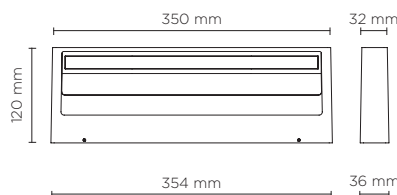

402404

HORIZON MEDIUM 02

Designed by
PAOLO VILLA

Applique of rectangular shape for outdoor installation on a façade/wall, with double light emission (up/down). Phospho-chromatised and polyester powder coated die-cast copper-free aluminium body, tempered frosted safety glass, moulded silicone gasket and stainless steel screws. Built-in LED driver 220-240V 50-60Hz, with 42 mid-power CREE XH-G LED. IP65 rating.

Technical features

Technical data

Wattage	23 WATT
IP Rating	IP65
IK Rating	IK08
Material	High corrosion resistance die-cast copper-free aluminium body and fixing arms
Coating	Polyester powder coating with phosphochromating pre-finish
Light source	NR. 42 x CREE "XH-G" LED
Screws	Stainless steel
Transformer	Electronic power supply 220/240V 50/60Hz built-in
Gasket	Silicone rubber
Gross weight	3,00 Kg

light source*	light beam options	lumen output (lm)	lumin. efficacy (lm/w)
3000°K warm-white			
mid-power led	 bi-directional diffused	1.204	52,35

* Other light colors available on request: Neutral-white