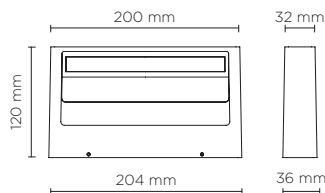

402402

HORIZON MINI 02

Designed by
PAOLO VILLA

Applique of rectangular shape for outdoor installation on a façade/wall, with double light emission (up/down). Phospho-chromatised and polyester powder coated die-cast copper-free aluminium body, tempered frosted safety glass, moulded silicone gasket and stainless steel screws. Built-in LED driver 220-240V 50-60Hz, with 20 mid-power CREE XH-G LED. IP65 rating.

light source*	light beam options	lumen output (lm)	lumin. efficacy (lm/w)
---------------	--------------------	-------------------	------------------------

3000°K warm-white

mid-power led	 bi-directional diffused	650	46.43
---------------	---	-----	-------

* Other light colors available on request: Neutral-white

Finish color options:

 Textured Grey RAL 9006	 Anthracite Grey RAL 7016	 Matt Black (on request)
---	--	---

Technical features

Technical data

Wattage	14 WATT
IP Rating	IP65
IK Rating	IK08
Material	High corrosion resistance die-cast copper-free aluminium body and fixing arms
Coating	Polyester powder coating with phosphochromating pre-finish
Light source	NR. 20 x CREE "XH-G" LED
Screws	Stainless steel
Transformer	Electronic power supply 220/240V 50/60Hz built-in
Gasket	Silicone rubber
Gross weight	1,50 Kg