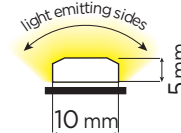

402101-402102

HYDROCOVE 5000

Cove light 5.000 mm length, 5 mm x 10 mm section, fully encapsulated flexible LED strip for linear lighting outdoor and indoor; LED circuit completely encapsulated with UV and high-resistant polyurethane sheath, with transparent finish, homogeneous light emission. LED brand Nichia 757. 24V DC remote driver needed. IP68 rated.

brand	manufacturer code	type	watt	IP rate	numbers of fixtures
Meanwell	LPV-60-24	constant voltage 24V DC	60W	IP67	1

Technical features

Technical data

Material	High performances Polyurethane, UV resistant, saltwater resistant
	No yellowish after years
Light source	LED brand Nichia 757
Transformer	24V DC remote driver needed
	Supplied with Male/Female connectors for in-line installation

Technical data

Wattage	9 WATT
IP Rating	IP68
	Cuttable every 166.66 mm
Light source	Nr. 36 LED per meter

402102 HYDROCOVE X70 5000

light source	light beam options	lumen output (lm)	lumin. efficacy (lm/w)
3000°K warm-white			
low power led	diffused	1.500/meter	83.33

Finish color options:

Transparent

Technical data

Wattage	18 WATT
IP Rating	IP68
	Cuttable every 100 mm
Light source	Nr. 70 LED per meter

remote driver selection

brand	manufacturer code	type	watt	IP rate	numbers of fixtures
Meanwell	LPV-100-24	constant voltage 24V DC	100W	IP67	1