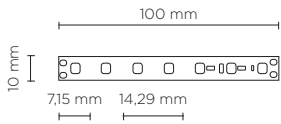

brand	manufacturer code	type	watt	IP rate	numbers of fixtures
Meanwell	LPV-60-24	constant voltage 24V DC	60W	IP67	1

Technical features

Technical data

Material	High performances Polyurethane, UV resistant, saltwater resistant
	No yellowish after years
Light source	LED brand Nichia 757
Transformer	24V DC remote driver needed
	Supplied with Male/Female connectors for in-line installation

Technical data

Wattage	9 WATT
IP Rating	IP68
	Cuttable every 166.66 mm
Light source	Nr. 36 LED per meter

402102 HYDROCOVE X70 5000

light source	light beam options	lumen output (lm)	lumin. efficacy (lm/w)
3000°K warm-white			
low power led	diffused	1.500/meter	83.33

Finish color options:

Transparent

Technical data

Wattage	18 WATT
IP Rating	IP68
	Cuttable every 100 mm
Light source	Nr. 70 LED per meter

remote driver selection

brand	manufacturer code	type	watt	IP rate	numbers of fixtures
Meanwell	LPV-100-24	constant voltage 24V DC	100W	IP67	1