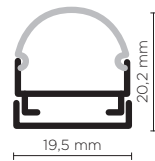

AC040 ROUND COVER - DIFFUSER

Round shape opal diffuser in polycarbonate, to be used with aluminum profile.