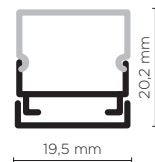

AC042 SQUARE COVER - DIFFUSER

Square shape opal diffuser in polycarbonate, to be used with aluminum profile.