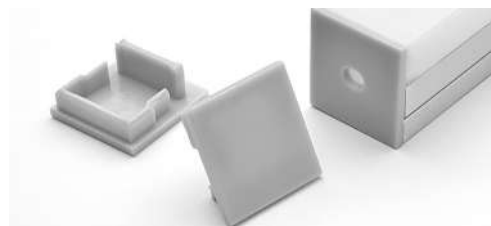

AC039 ALUMINUM LINEAR PROFILE FOR HYDROCOVE RANGE

1.000 mm Linear profile for Hydrocove, realized in anodized aluminum, to secure with screws. Ideal for straight installation on a wall or ceiling.

AC040 ROUND COVER - DIFFUSER

Round shape opal diffuser in polycarbonate, to be used with aluminum profile.

AC041 ROUND END CAP

Plastic end cap to close aluminum profile + round diffuser.

AC042 SQUARE COVER - DIFFUSER

Square shape opal diffuser in polycarbonate, to be used with aluminum profile.

AC043 SQUARE END CAP

Plastic end cap to close aluminum profile + square diffuser.

AC054 LEADER CABLE FOR HYDROCOVE RANGE

Initial cable to connect the driver to first luminaire of an in-line installation of multiple luminaires, all connected to one driver. Kit contains two leader cables, one with male connector and one with female connector, to allow start the installation from both sides.