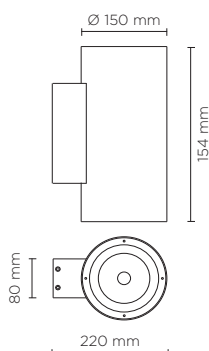

401903

TECH MEDIUM STEEL ROUND 01

Round wall mounted luminaire for outdoor installation on a façade/wall, with light distribution downward only. Luminaire completely made in mirrored stainless steel AISI 316L, tempered safety glass, moulded silicone gasket and stainless steel screws. Built-in LED driver 220-240V 50-60Hz, with nr. 1 CREE COB LED. IP65 rating.

light source	light beam options	lumen output (lm)	lumin. efficacy (lm/w)
3000°K warm-white			
cob led	30°	960	80.00

Finish color options:

 Mirrored Stainless Steel

Technical features

Technical data

Wattage	12 WATT
IP Rating	IP65
IK Rating	IK08
Material	Mirrored stainless steel AISI 316L
Light source	NR. 1 x 12W CREE COB LED
Screws	Stainless steel
Transformer	Electronic power supply 220/240V 50/60Hz built-in
Gasket	Silicone rubber
Glass	Tempered
Gross weight	4,90 Kg