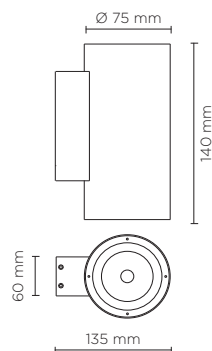

401901

TECH MINI STEEL ROUND 01

Round wall mounted luminaire for outdoor installation on a façade/wall, with light distribution downward only. Luminaire completely made in mirrored stainless steel AISI 316L, tempered safety glass, moulded silicone gasket and stainless steel screws. Built-in LED driver 220-240V 50-60Hz, with nr. 1 CREE COB LED. IP65 rating.

light source	light beam options	lumen output (lm)	lumin. efficacy (lm/w)
3000°K warm-white			
cob led	 30°	480	96.00

Finish color options:

 Mirrored Stainless Steel

Technical features

Technical data

Wattage	5 WATT
IP Rating	IP65
IK Rating	IK08
Material	Mirrored stainless steel AISI 316L
Light source	NR. 1 x 5W CREE COB LED
Screws	Stainless steel
Transformer	Electronic power supply 220/240V 50/60Hz built-in
Gasket	Silicone rubber
Glass	Tempered
Gross weight	1,90 Kg