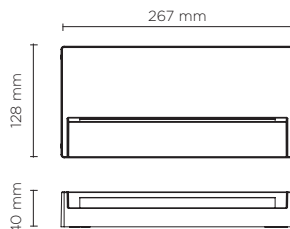

401608

SURF MAXI RECTANGULAR

Rectangular wall surface-mounted luminaire for outdoor installation on a wall, no recess needed. Phospho-chromatised and polyester powder coated die-cast copper-free aluminium body, tempered safety glass, moulded silicone gasket and stainless steel screws. Built-in LED driver 220-240V 50-60Hz, with 21 mid-power CREE XH-G LED. IP65 rating.

light source	light beam options	lumen output (lm)	lumin. efficacy (lm/w)
3000°K warm-white			
mid power led	 floor washer 180°	1.000	71.43
4000°K neutral-white*			
mid power led	 floor washer 180°	1.050	75.00
2700°K CCT available on request			

* Available on request

Finish color options:

-  Textured Grey RAL 9006
-  Anthracite Grey RAL 7016
-  Matt Black (on request)

Technical features

Technical data

Wattage	14 WATT
IP Rating	IP65
IK Rating	IK08
Material	High corrosion resistance die-cast copper-free aluminium body and frame.
Coating	Polyester powder coating with phosphocromating pre-finish
Light source	NR. 21 x CREE XH-G LED
Screws	Stainless steel
Transformer	Electronic power supply 220/240V 50/60Hz built-in
Gasket	Silicone rubber
Glass	Tempered
Rubber grommet	M16 Rutaseal® in EPDM
Gross weight	1,70 Kg