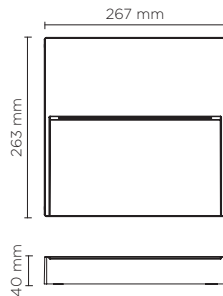

401606

SURF MAXI SQUARE

Square wall surface-mounted luminaire for outdoor installation on a wall, no recess needed. Phosphochromatised and polyester powder coated die-cast copper-free aluminium body, tempered safety glass, moulded silicone gasket and stainless steel screws. Built-in LED driver 220-240V 50-60Hz, with 21 mid-power CREE XH-G LED. IP65 rating.

light source	light beam options	lumen output (lm)	lumin. efficacy (lm/w)
3000°K warm-white			
mid power led	 floor washer 180°	1.000	71.43
4000°K neutral-white*			
mid power led	 floor washer 180°	1.050	75.00
2700°K CCT available on request			

* Available on request

Finish color options:

-  Textured Grey RAL 9006
-  Anthracite Grey RAL 7016
-  Matt Black (on request)

Technical features

Technical data

Wattage	14 WATT
IP Rating	IP65
IK Rating	IK08
Material	High corrosion resistance die-cast copper-free aluminum body and frame.
Coating	Polyester powder coating with phosphocromating pre-finish
Light source	NR. 21 x CREE XH-G LED
Screws	Stainless steel
Transformer	Electronic power supply 220/240V 50/60Hz built-in
Gasket	Silicone rubber
Glass	Tempered
Rubber grommet	M16 Rutaseal® in EPDM
Gross weight	2,00 Kg