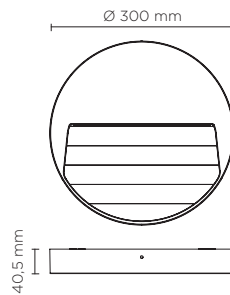

## SURF MAXI ROUND

Round wall surface-mounted luminaire for outdoor installation on a wall, no recess needed. Phosphochromatised and polyester powder coated die-cast copper-free aluminium body, tempered safety glass, moulded silicone gasket and stainless steel screws. Built-in LED driver 220-240V 50-60Hz, with 21 mid-power CREE XH-G LED. IP65 rating.

### Technical data

Wattage	14 WATT
IP Rating	IP65
IK Rating	IK08
Material	High corrosion resistance die-cast copper-free aluminum body and frame.
Coating	Polyester powder coating with phosphochromating pre-finish
Light source	NR. 21 x CREE XH-G LED
Screws	Stainless steel
Transformer	Electronic power supply 220/240V 50/60Hz built-in
Gasket	Silicone rubber
Glass	Tempered
Rubber grommet	M16 Rutaseal® in EPDM
Gross weight	2,00 Kg