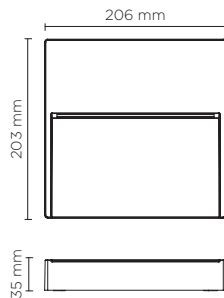

401604

SURF MEDIUM SQUARE

Square wall surface-mounted luminaire for outdoor installation on a wall, no recess needed. Phospho-chromatised and polyester powder coated die-cast copper-free aluminium body, tempered safety glass, moulded silicone gasket and stainless steel screws. Built-in LED driver 220-240V 50-60Hz, with 14 mid-power CREE XH-G LED. IP65 rating.

light source	light beam options	lumen output (lm)	lumin. efficacy (lm/w)
3000°K warm-white			
mid power led	 floor washer 180°	650	81.25
4000°K neutral-white*			
mid power led	 floor washer 180°	683	85.38
2700°K CCT available on request			

* Available on request

Finish color options:

Technical features

Technical data

Wattage	8 WATT
IP Rating	IP65
IK Rating	IK08
Material	High corrosion resistance die-cast copper-free aluminum body and frame.
Coating	Polyester powder coating with phosphochromating pre-finish
Light source	NR. 14 x CREE XH-G LED
Screws	Stainless steel
Transformer	Electronic power supply 220/240V 50/60Hz built-in
Gasket	Silicone rubber
Glass	Tempered
Rubber grommet	M16 Rutaseal® in EPDM
Gross weight	1,40 Kg