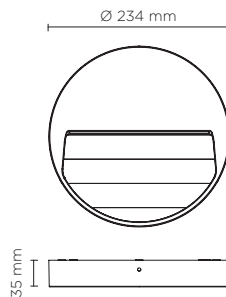

401603

SURF MEDIUM ROUND

Round wall surface-mounted luminaire for outdoor installation on a wall, no recess needed. Phospho-chromatised and polyester powder coated die-cast copper-free aluminium body, tempered safety glass, moulded silicone gasket and stainless steel screws. Built-in LED driver 220-240V 50-60Hz, with 14 mid-power CREE XH-G LED. IP65 rating.

light source	light beam options	lumen output (lm)	lumin. efficacy (lm/w)
3000°K warm-white			
mid power led	 floor washer 180°	650	81.25
4000°K neutral-white*			
mid power led	 floor washer 180°	683	85.38
2700°K CCT available on request			

* Available on request

Finish color options:

 Textured Grey RAL 9006

 Anthracite Grey RAL 7016

 Matt Black (on request)

Technical features

Technical data

Wattage	8 WATT
IP Rating	IP65
IK Rating	IK08
Material	High corrosion resistance die-cast copper-free aluminum body and frame.
Coating	Polyester powder coating with phosphochromating pre-finish
Light source	NR. 14 x CREE XH-G LED
Screws	Stainless steel
Transformer	Electronic power supply 220/240V 50/60Hz built-in
Gasket	Silicone rubber
Glass	Tempered
Rubber grommet	M16 Rutaseal® in EPDM
Gross weight	1,40 Kg