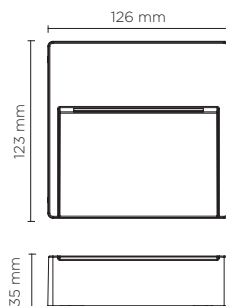

## SURF MINI SQUARE

Square wall surface-mounted luminaire for outdoor installation on a wall, no recess needed. Phospho-chromatised and polyester powder coated die-cast copper-free aluminium body, tempered safety glass, moulded silicone gasket and stainless steel screws. Built-in LED driver 220-240V 50-60Hz, with 6 mid-power CREE XH-G LED. IP65 rating.

### Technical data

Wattage	4 WATT
IP Rating	IP65
IK Rating	IK08
Material	High corrosion resistance die-cast copper-free aluminum body and frame.
Coating	Polyester powder coating with phosphocromating pre-finish
Light source	NR. 6 x CREE XH-G LED
Screws	Stainless steel
Transformer	Electronic power supply 220/240V 50/60Hz built-in
Gasket	Silicone rubber
Glass	Tempered
Rubber grommet	M12 Rutaseal® in EPDM
Gross weight	0,60 Kg