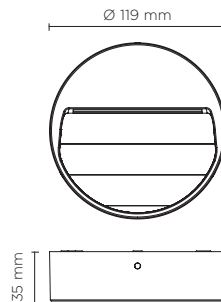

401601

SURF MINI ROUND

Round wall surface-mounted luminaire for outdoor installation on a wall, no recess needed. Phospho-chromatised and polyester powder coated die-cast copper-free aluminium body, tempered safety glass, moulded silicone gasket and stainless steel screws. Built-in LED driver 220-240V 50-60Hz, with 6 mid-power CREE XH-G LED. IP65 rating.

light source	light beam options	lumen output (lm)	lumin. efficacy (lm/w)
3000°K warm-white			
mid power led	 floor washer 180°	350	87.50
4000°K neutral-white*			
mid power led	 floor washer 180°	368	92.00
2700°K CCT available on request			

* Available on request

Finish color options:

Technical features

Technical data

Wattage	4 WATT
IP Rating	IP65
IK Rating	IK08
Material	High corrosion resistance die-cast copper-free aluminum body and frame.
Coating	Polyester powder coating with phosphochromating pre-finish
Light source	NR. 6 x CREE XH-G LED
Screws	Stainless steel
Transformer	Electronic power supply 220/240V 50/60Hz built-in
Gasket	Silicone rubber
Glass	Tempered
Rubber grommet	M12 Rutaseal® in EPDM
Gross weight	0,60 Kg