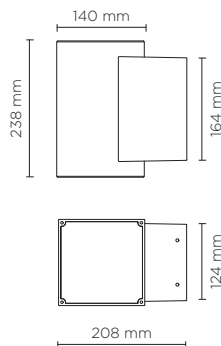

401019

TECH MEDIUM 01 SQUARE PRO

Square wall mounted luminaire for outdoor installation on a façade/wall, with light distribution downward only. Phospho-chromatised and polyester powder coated die-cast copper-free aluminium body, tempered safety glass, moulded silicone gasket and stainless steel screws. Built-in LED driver 220-240V 50-60Hz, with 5 CREE XP-L LED. IP65 rating.

light source*	light beam options	lumen output (lm)	lumin. efficacy (lm/w)
3000°K warm-white			
high-power led	10°	1.300	92.86
high-power led	30°	1.230	87.86
high-power led	45°	1.170	83.57

* Other light colors available on request: Neutral-white

Finish color options:

- Textured Grey
RAL 9006
- Anthracite Grey
RAL 7016
- Matt Black
(on request)

Technical features

Technical data

Wattage	14 WATT
IP Rating	IP65
IK Rating	IK09
Material	High corrosion resistance die-cast copper-free aluminum body
Coating	Polyester powder coating with phosphochromating pre-finish
Light source	NR. 5 CREE "XP-L" LED down.
Screws	Stainless steel
Transformer	Electronic power supply 220/240V 50/60Hz built-in
Gasket	Silicone rubber
Rubber grommet	M20 Rutaseal® in EPDM
Glass	Tempered
Gross weight	3,00 Kg