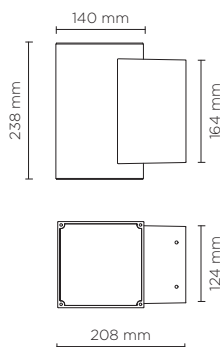

401018

TECH MEDIUM 02 SQUARE PRO

Square up&down luminaire for outdoor installation on a façade/wall. Phospho-chromatised and polyester powder coated die-cast copper-free aluminium body, tempered safety glass, moulded silicone gasket and stainless steel screws. Built-in LED driver 220-240V 50-60Hz, with 2 x 5 CREE XP-L LED. IP65 rating.

light source*	light beam options	lumen output (lm)	lumin. efficacy (lm/w)
3000°K warm-white			
high-power led	10°	2 x 1.300	92.86
high-power led	30°	2 x 1.230	87.86
high-power led	45°	2 x 1.170	83.57

* Other light colors available on request: Neutral-white

Finish color options:

Technical features

Technical data

Wattage	2 X 14 WATT
IP Rating	IP65
IK Rating	IK09
Material	High corrosion resistance die-cast copper-free aluminum body
Coating	Polyester powder coating with phosphochromating pre-finish
Light source	NR. 5 CREE "XP-L" LED up and NR. 5 CREE "XP-L" LED down
Screws	Stainless steel
Transformer	Electronic power supply 220/240V 50/60Hz built-in
Gasket	Silicone rubber
Rubber grommet	M20 Rutaseal® in EPDM
Glass	Tempered
Gross weight	3,00 Kg