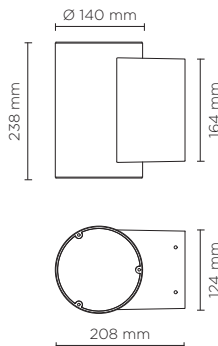

401017

TECH MEDIUM 01 ROUND PRO

Round wall mounted luminaire for outdoor installation on a façade/wall, with light distribution downward only. Phospho-chromatised and polyester powder coated die-cast copper-free aluminium body, tempered safety glass, moulded silicone gasket and stainless steel screws. Built-in LED driver 220-240V 50-60Hz, with 5 CREE XP-L LED. IP65 rating.

light source*	light beam options	lumen output (lm)	lumin. efficacy (lm/w)
3000°K warm-white			
high-power led	10°	1.300	92.86
high-power led	30°	1.230	87.86
high-power led	45°	1.170	83.57

* Other light colors available on request: Neutral-white

Finish color options:

- Textured Grey RAL 9006
- Anthracite Grey RAL 7016
- Matt Black (on request)

Technical features

Technical data

Wattage	14 WATT
IP Rating	IP65
IK Rating	IK09
Material	High corrosion resistance die-cast copper-free aluminium body
Coating	Polyester powder coating with phosphochromating pre-finish
Light source	NR. 5 CREE "XP-L" LED down
Screws	Stainless steel
Transformer	Electronic power supply 220/240V 50/60Hz built-in
Gasket	Silicone rubber
Rubber grommet	M20 Rutaseal® in EPDM
Glass	Tempered
Gross weight	3,00 Kg