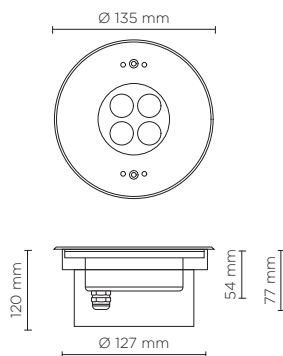

## POOL MINI

Swimming-pool underwater luminaire, round shape, wall-recessed, completely made in stainless steel AISI 316L, polypropylene housing for recess. 24V remote driver needed, with 4 OSRAM LED. IP 68 rating.

**THIS LUMINAIRE IS SUITABLE ONLY FOR UNDERWATER INSTALLATION**

| light source             | light beam options | lumen output (lm) | lumin. efficacy (lm/w) |
|--------------------------|--------------------|-------------------|------------------------|
| <b>3000°K warm-white</b> |                    |                   |                        |
| high-power led           | M 30°              | 415               | 51.87                  |

### Technical data

|                |  |
|----------------|--|
| Wattage        | 8 WATT   |
| IP Rating      | IP68 - 1 METERS DEPTH                                      |
| IK Rating      | IK09   |
| Material       | Completely made in stainless steel AISI 316 L marine grade |
| Trim           | Stainless steel AISI 316 L marine grade                    |
| Light source   | NR. 4 x 2W OSRAM LED                                       |
| Screws         | Stainless steel  |
| Remote driver  | 24V DC NEEDED  |
| Gasket         | EPDM rubber  |
| Glass          | Tempered   |
| Cable gland    | PG11 made in nickel-plated brass.                          |
| Power cable    | 2 mt. neoprene power cable included                        |
| Recess housing | Made in polypropylene                                      |
| Gross weight   | 1,30 Kg  |