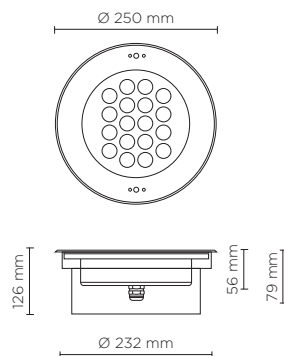

303003

POOL MEGA

Swimming-pool underwater luminaire, round shape, wall-recessed, completely made in stainless steel AISI 316L, polypropylene housing for recess. 24V remote driver needed, with 18 OSRAM LED. IP 68 rating.

THIS LUMINAIRE IS SUITABLE ONLY FOR UNDERWATER INSTALLATION

light source	light beam options	lumen output (lm)	lumin. efficacy (lm/w)
3000°K warm-white			
high-power led	30°	2.900	80.56

Finish color options:

Technical features

Technical data

Wattage	36 WATT
IP Rating	IP68 - 1 METERS DEPTH
IK Rating	IK09
Material	Completely made in stainless steel AISI 316 L marine grade
Trim	Stainless steel AISI 316 L marine grade
Light source	NR. 18 x 2W OSRAM LED
Screws	Stainless steel
Remote driver	24V DC NEEDED
Gasket	EPDM rubber
Glass	Tempered
Cable gland	PG11 made in nickel-plated brass.
Power cable	2 mt. neoprene power cable included
Recess housing	Polypropylene material
Gross weight	3,80 Kg