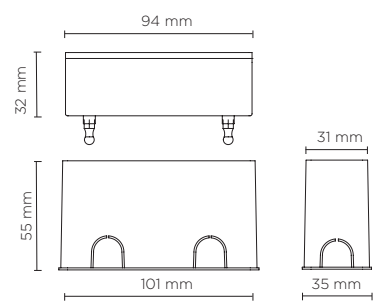

209005

HYDROFLOOR NANO LINEAR TRIMLESS WALL-WASHER

Trimless version, all other details are same as model 209002

remote driver selection

brand	manufacturer code	type	watt	IP rate	numbers of fixtures
ALVIT Italy	AL1450S-IP	constant current 500mA	14W	IP67	min 1 - max 2
TCI Italy	152014/500	constant current 500mA	24W	IP68	min 1 - max 3